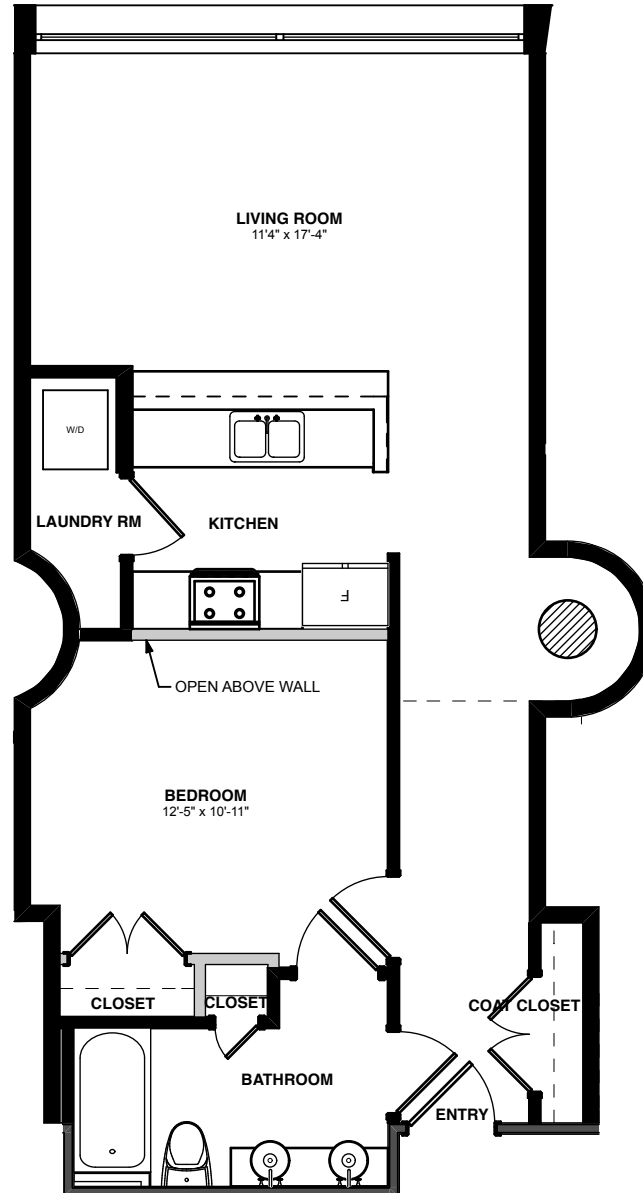

WINSTON FACTORY LOFTS

7th and Main Street
 Winston-Salem, NC 27101
 888-my-336-LOFT p
 336-464-2331 f
 WinstonFactoryLofts.com

1 BED/1 BATH

726 SQ FT

13 FT CEILINGS IN
 LIVING AREAS

WASHER/DRYER IN
 UNIT

OVERLOOKS THE
 POOL

CONCRETE FLOORING
 ON 2ND FLOOR,
 BAMBOO FLOORING
 ON 4TH AND 5TH
 FLOOR

Square footages, where indicated
 on plan, are approximate. Layouts
 of interiors are for general reference
 only, and are not intended to depict
 precisely the actual as-built
 condition. Furniture not included.
 Drawing not to scale and is subject
 to change.

UNIT 213, 413, 513

2ND, 4TH, 5TH FLOORS