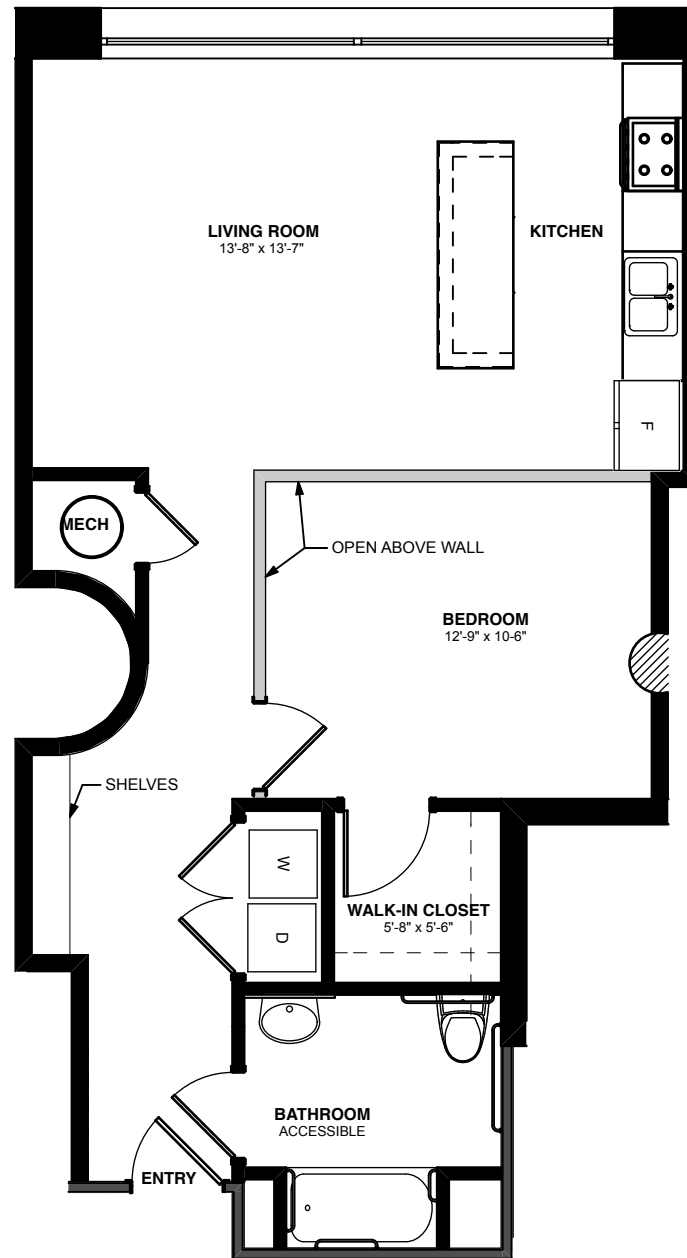

# WINSTON FACTORY LOFTS

7th and Main Street  
Winston-Salem, NC 27101  
888-my-336-LOFT p  
336-464-2331 f  
WinstonFactoryLofts.com

1 BED/1 BATH

744 SQ FT

ACCESSIBLE

13 FT CEILINGS IN  
LIVING AREAS

WASHER/DRYER IN  
UNIT

OVERLOOKS THE  
POOL

CONCRETE FLOORING  
ON 2ND FLOOR,  
BAMBOO FLOORING  
ON 4TH AND 5TH  
FLOOR

Square footages, where indicated on plan, are approximate. Layouts of interiors are for general reference only, and are not intended to depict precisely the actual as-built condition. Furniture not included. Drawing not to scale and is subject to change.

UNIT 214, 414, 514

2ND, 4TH, 5TH FLOORS